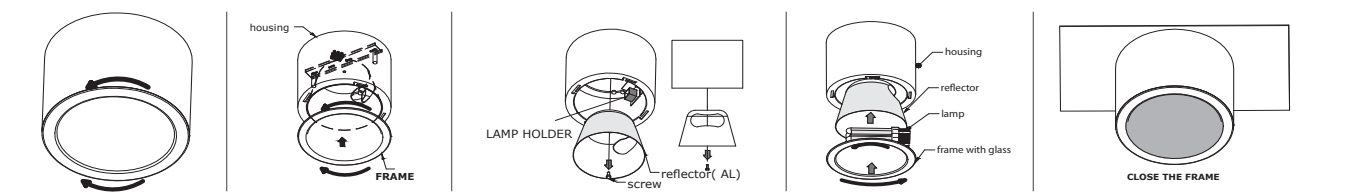

DESCRIPTIONS : DOLUX 8" surface is a surface mounted luminaire of 0.6 mm steel housing finished with 3-stages pretreatment electro-static powder coating. High ingress protection degree (IP44) is available for wet areas. The aluminum optic is used with purity higher than 99% and reflectance higher than 80% for high LOR. Many optic solutions give different distribution shapes. Energy efficiency is obtained using an electronic ballast with PF higher than 0.95.

Ordering Example

OPTIONS:

- Gear (DIM) only for CFL versions
- Emergency Kit (EM1.5) (EM3) only for CFL versions
- Trim Color (WH) [GR] [GLD]

Mounting System

Head office

Malaz - Salahidin Road
P.O Box 1246 Riyadh 11431