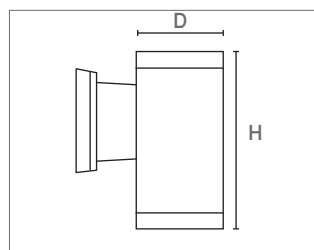

CODE	D	H
WALLUX [WL055]-2x18/26W TC-D	160	560
WALLUX [WL056]-2x35W MH	160	560
WALLUX [WL057]-2x70W MH	160	560
WALLUX [WL058]-2x150W MH	160	560