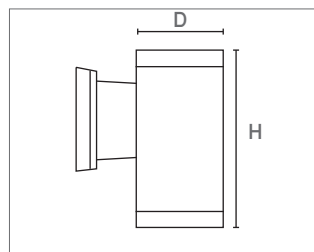

SPECIFICATIONS :

Housing	: Die-cast aluminum
Lamp Type	: MH/CFL
Lamp holder	: E27/G24
Voltage rating/ freq.	: 220-240V / 50-60 Hz
Control gear type	: HPF conventional control gear HF electronic control gear
Power factor	: >0.9
Degree of protection	: IP 65
Optical configuration	: Anodized aluminium reflector
Finishing	: UV stabilized polyester powder coating, resistant to corrosive environment.
Light controller	: Clear tempered glass diffuser

DESCRIPTIONS : WALLUX WL05X Series is a round wall mounted up/down light luminaires for outdoor applications. Using of high quality die cast aluminium housing and tempered glass diffuser make this product suitable for the most severe conditions with protection degree IP 65.

APPLICATIONS : Facade lighting, entrance, gates and other similar outdoor applications.

CODE	D	H
WALLUX [WL051]-18/26W TC-D	160	360
WALLUX [WL051]-35W MH	160	360
WALLUX [WL051]-70W MH	160	360
WALLUX [WL051]-150W MH	160	360