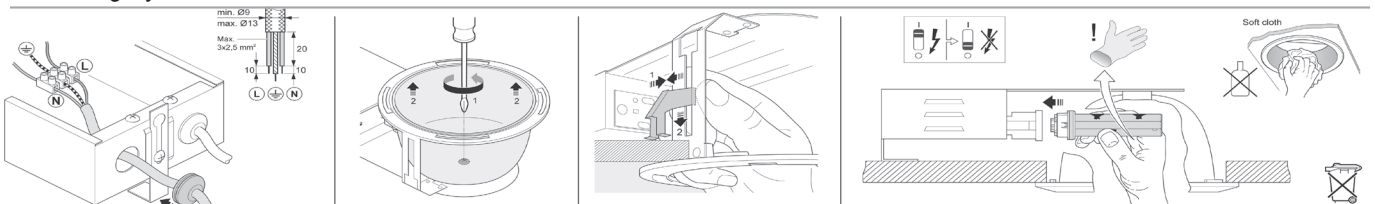

Mounting System