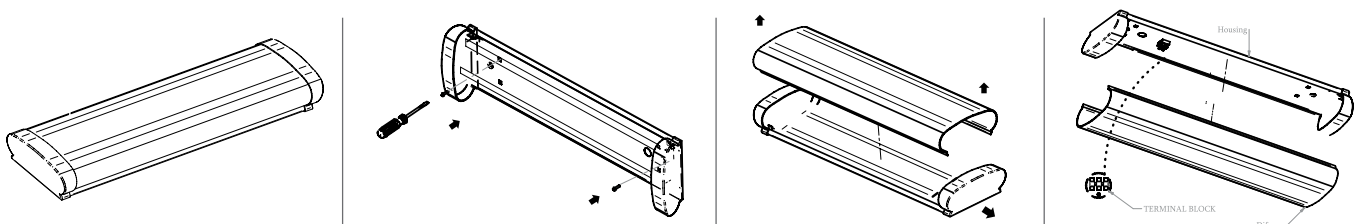

MOUNTING SYSTEM