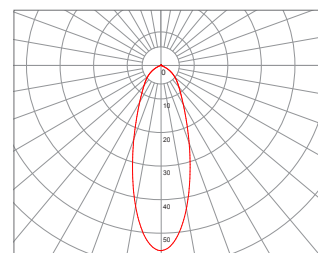

SPECIFICATIONS :

Housing	: Die-cast aluminum
Lamp Type	: MH/CFL
Lamp holder	: E27/G24
Voltage rating/ freq.	: 220-240V / 50-60 Hz
Control gear type	: HPF conventional control gear HF electronic control gear
Power factor	: >0.9
Degree of protection	: IP 65
Optical configuration	: Aluminium reflector
Light controller	: Tempered glass diffuser

DESCRIPTIONS : WALLUX WL07X Series is a wall recessed square ramp light luminaire for outdoor applications. Using of high quality die cast aluminium housing and Opal PC diffuser make this product suitable for the most severe conditions with protection degree IP 65.

APPLICATIONS : Underground parking, ramps and other similar outdoor applications.