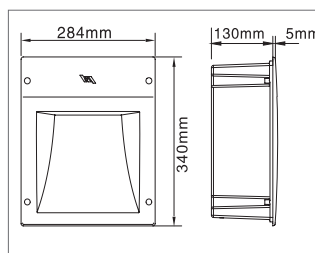

SPECIFICATIONS :

Housing	: Die-cast aluminum
Lamp Type	: MH/CFL
Lamp holder	: E27/G24
Voltage rating/ freq.	: 220-240V / 50-60 Hz
Control gear type	: HPF conventional control gear HF electronic control gear
Power factor	: >0.9
Degree of protection	: IP 65
Optical configuration	: Aluminium reflector
Light controller	: Tempered glass diffuser

DESCRIPTIONS : WALLUX WL07X Series is a wall recessed square ramp light luminaire for outdoor applications. Using of high quality die cast aluminium housing and Opal PC diffuser make this product suitable for the most severe conditions with protection degree IP 65.

APPLICATIONS : Underground parking, ramps and other similar outdoor applications.