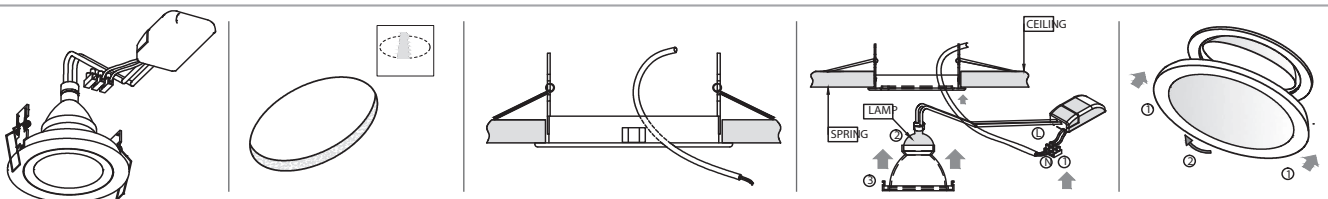

Mounting System