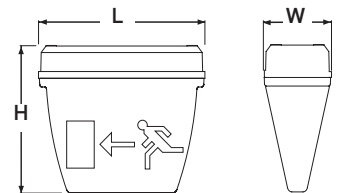

Ordering Example