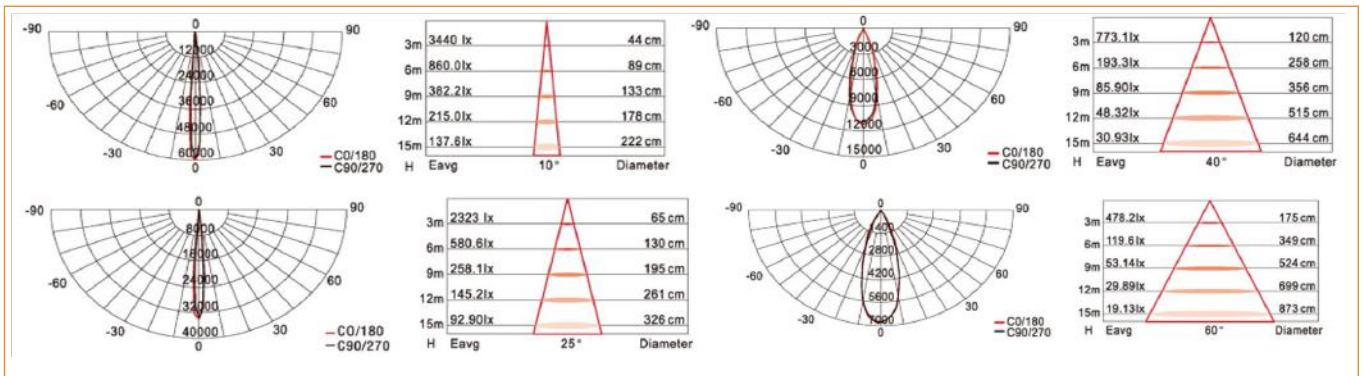

Model	Wattage	No. of LED	Beam Angle - Lumen Output (lm)	Driver Type	Color	L	H
NRU 237-36W IP67	36W	36 LEDs 3030	(10°, 25°, 40°, 60°, 90°, 120°) - 3060	Constant Current LED	Single	250 mm	100 mm