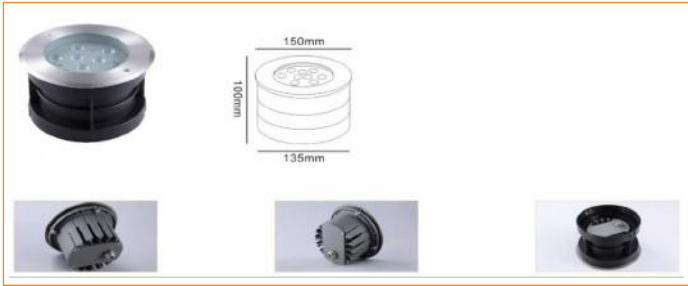

Model	Wattage	No. of LED	Beam Angle - Lumen Output (lm)	Driver Type	Color	L	H
NRU 233-12W IP67	12W	9 LEDs 3030	(10°, 25°, 40°, 60°, 90°, 120°) - 1020	Constant Current LED	Single	150 mm	100 mm