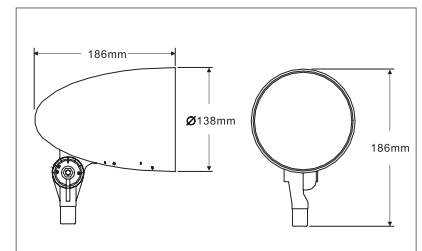

APPLICATIONS : Back yards, parks, signs and other similar applications

Mounting Plate

HH
(Hood)

HG
(Guard)

HV
(Visor)

CODE

Ø

H