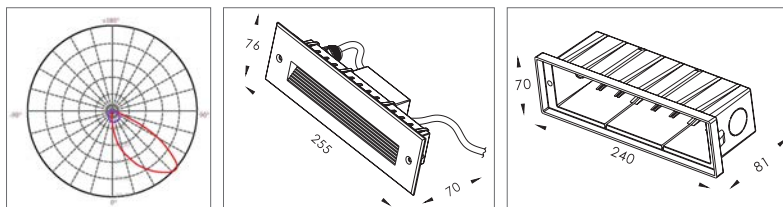

SPECIFICATIONS

Mounting	Wall recessed
Housing	Die-cast powder coated
LED module type	SMD LED
Voltage rating/ freq.	220-240V / 50-60 Hz
Control gear type	Integrated HF electronic LED driver
Beam angles	Asymmetric
Degree of protection	IP 65
Operating Temp.	-10°C - 50°C
Light controller	Toughened protection glass
Available Colour Temp.	3000K/4000K
Rated lifetime (L70)	50,000 Hrs (@25C°)

CODE	Wattage	Lumin	IP Rate	L	W	H
SP01X-LED 8W/S	8W	700LM	IP65	255	76	70