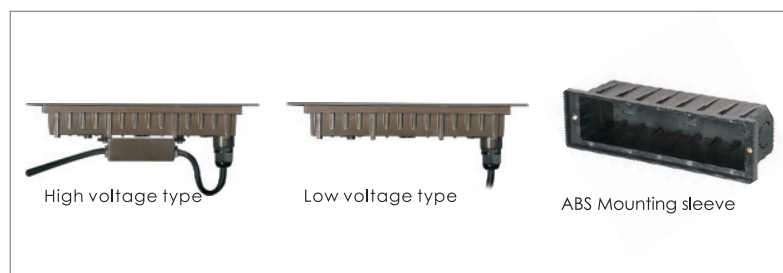

SPECIFICATIONS

Mounting	Wall recessed
Housing	Die-cast powder coated
LED module type	SMD LED
Voltage rating/ freq.	220-240V / 50-60 Hz
Control gear type	Integrated HF electronic LED driver
Beam angles	Asymmetric
Degree of protection	IP 65
Operating Temp.	-10°C - 50°C
Light controller	Toughened protection glass
Available Colour Temp.	3000K/4000K
Rated lifetime (L70)	50,000 Hrs (@25C°)

CODE	Wattage	Lumin	IP Rate	L	W	H
SP01X-LED 8W/S	8W	700LM	IP65	255	76	70